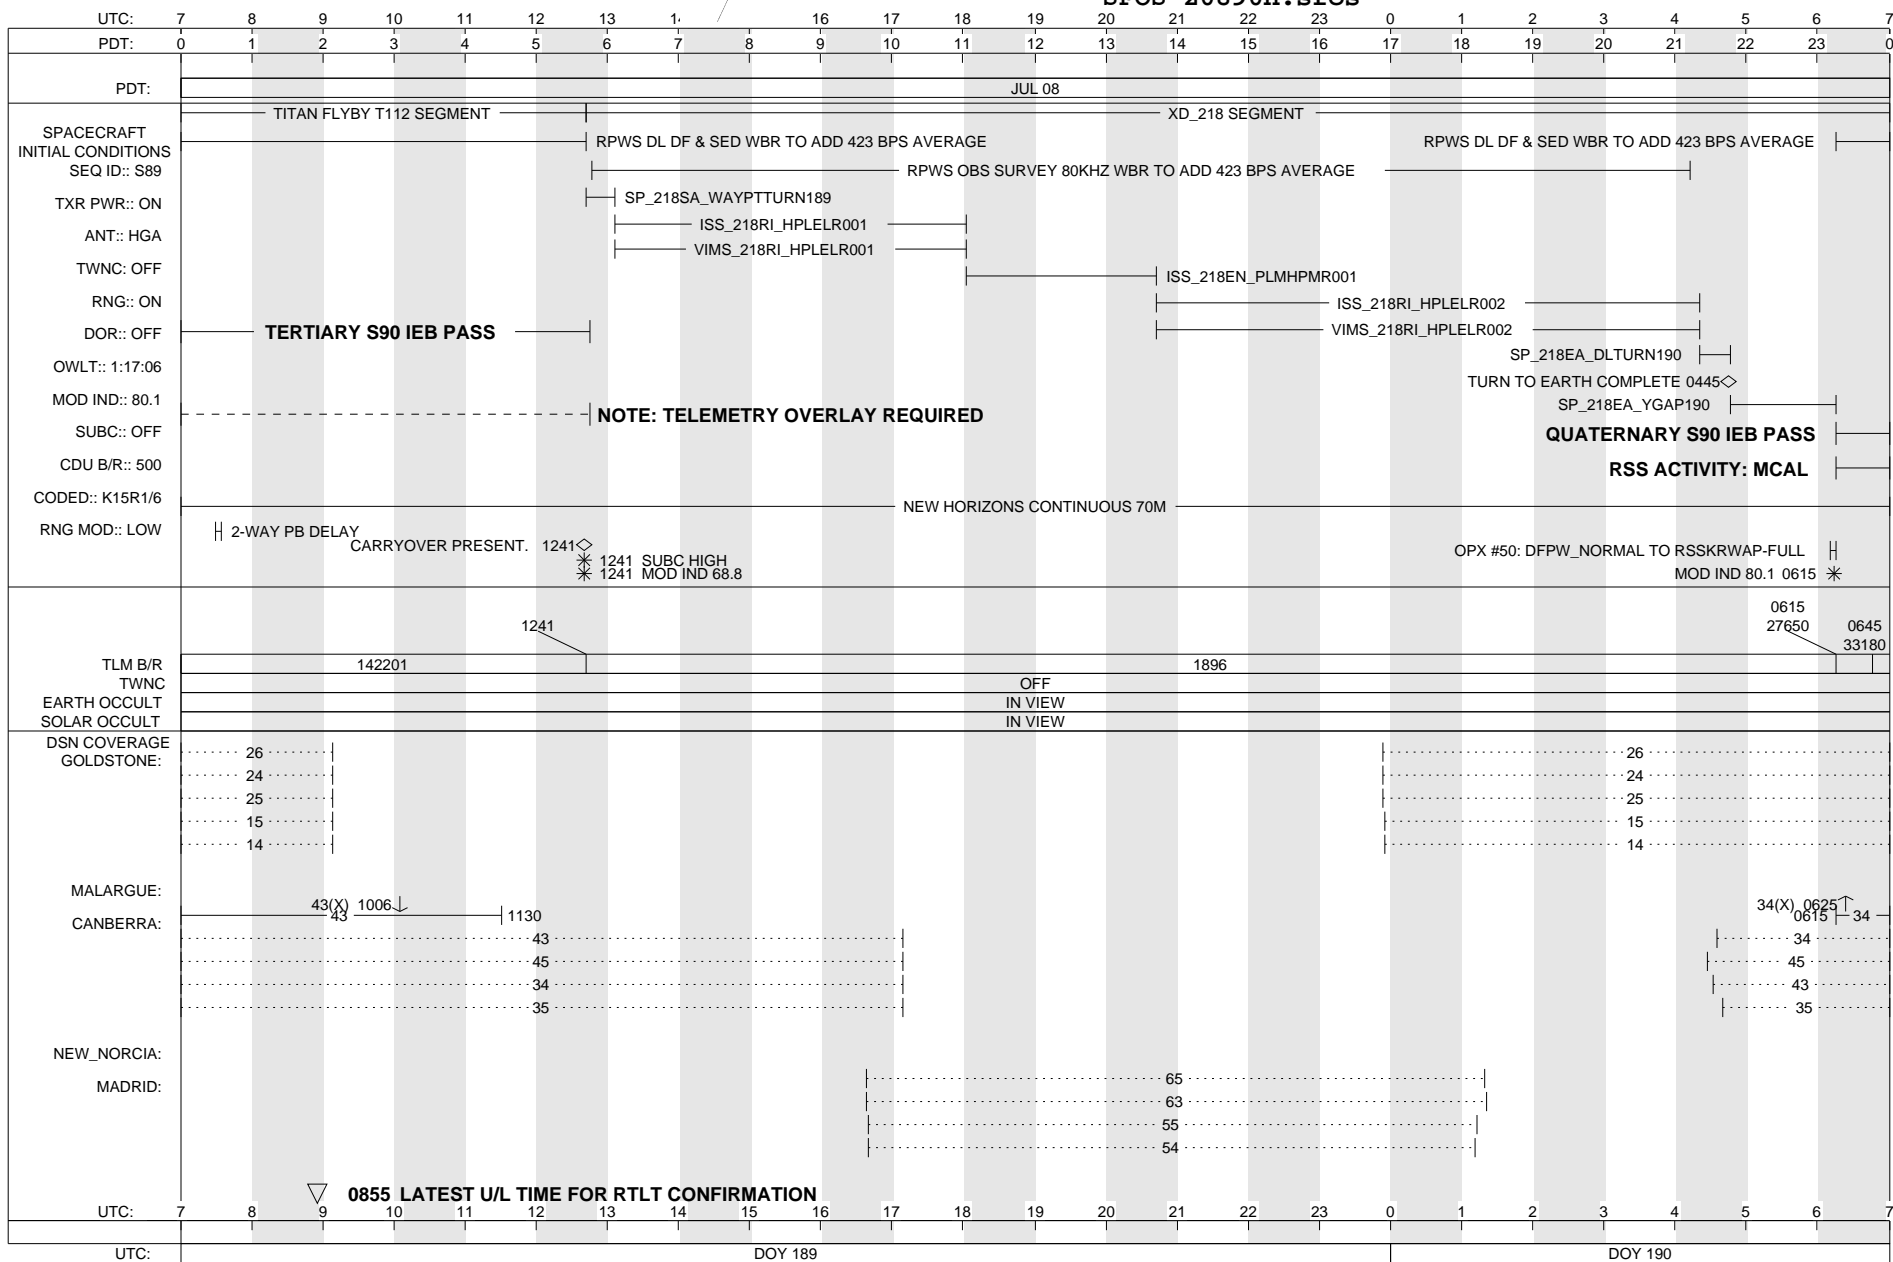

WEDNESDAY 189-190

JULY 8, 2015 - JULY 9, 2015

CASSINI SFOS

SOE z0890h.soe
SFOS z0890h.sfos

0855 LATEST U/L TIME FOR RTLT CONFIRMATION

ISSUE DATE: 05/26/15