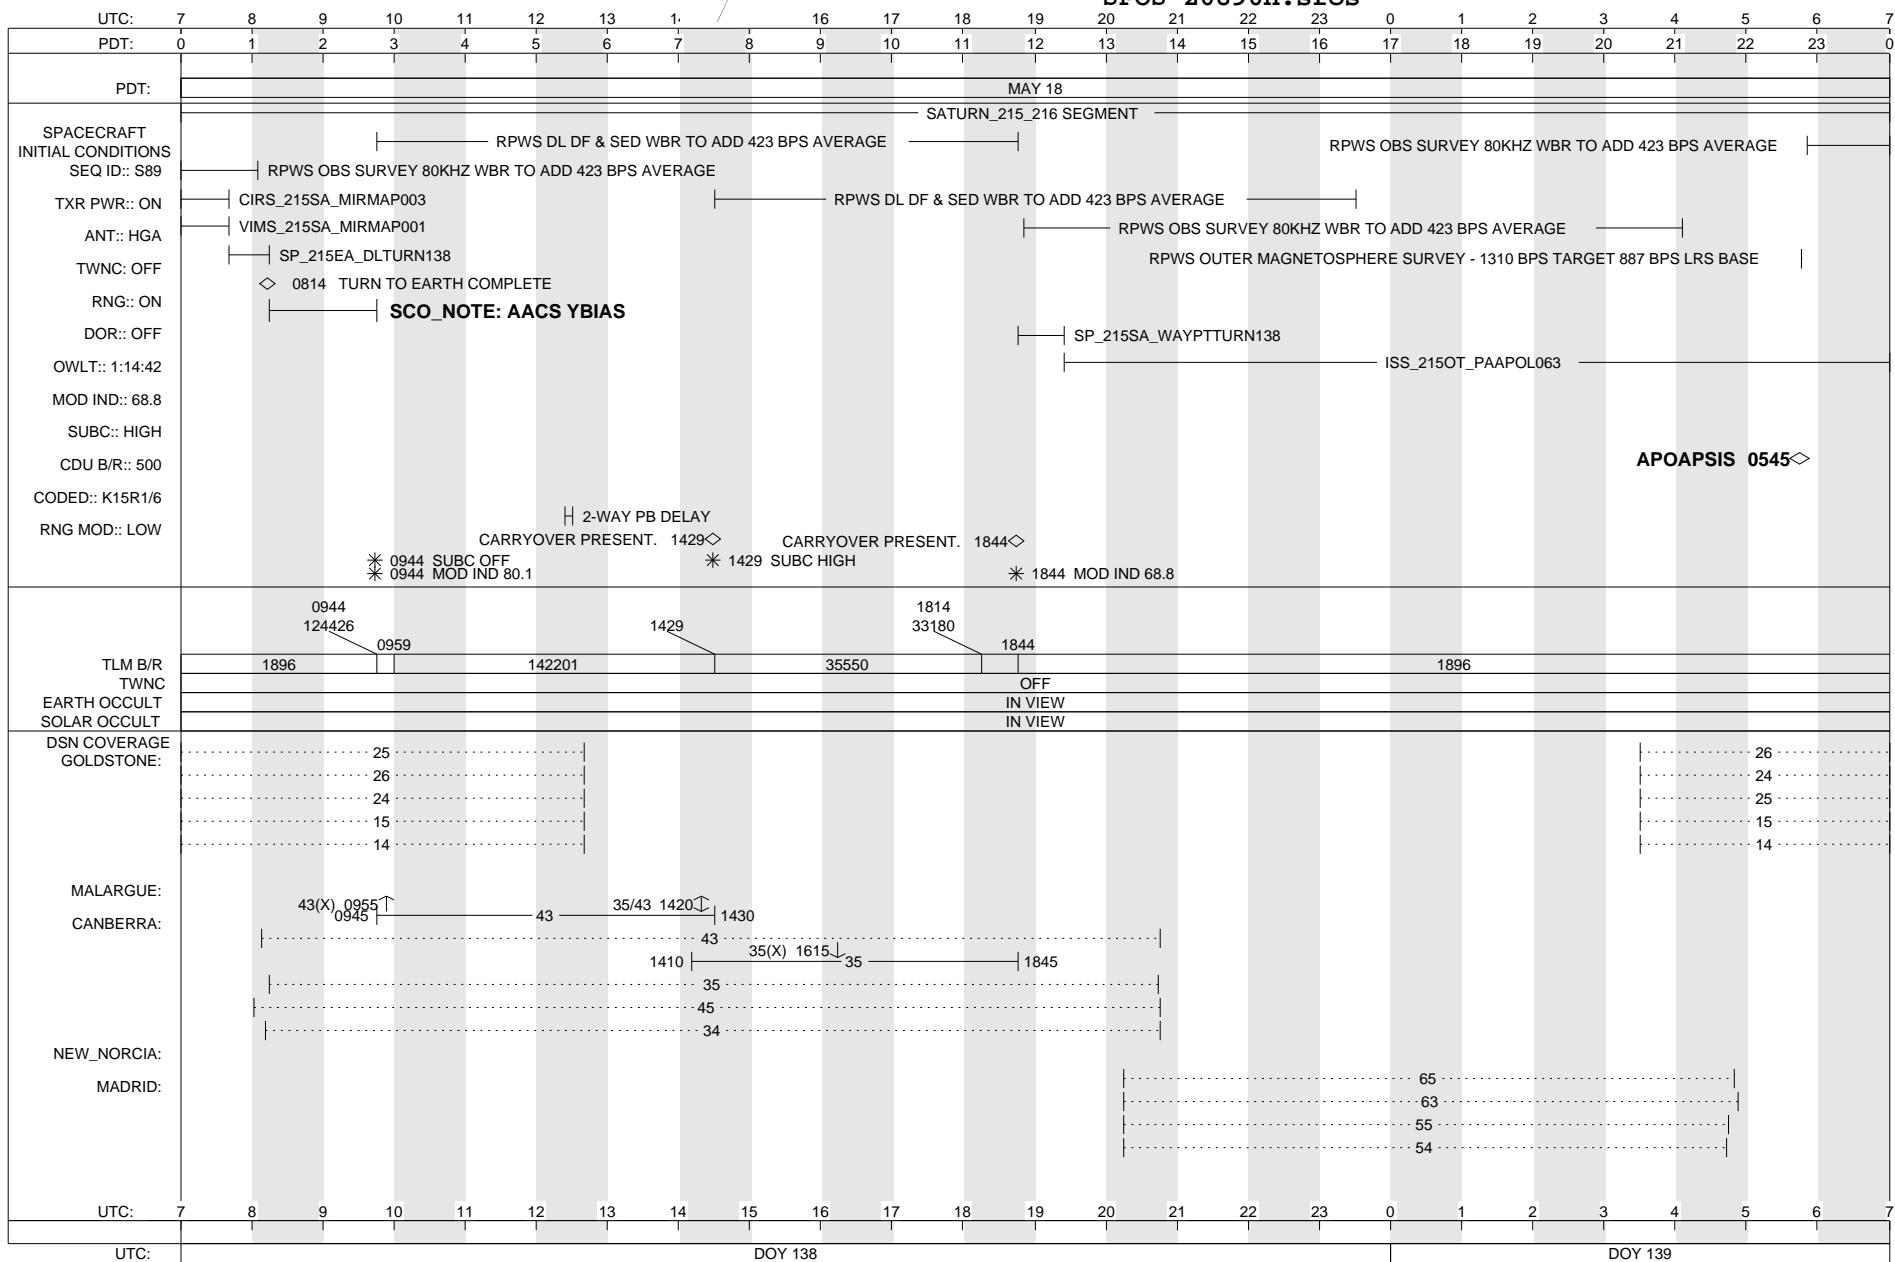

MONDAY 138-139

MAY 18, 2015 - MAY 19, 2015

CASSINI SFOS

SOE z0890h.soe
SFOS z0890h.sfos

ISSUE DATE: 05/26/15